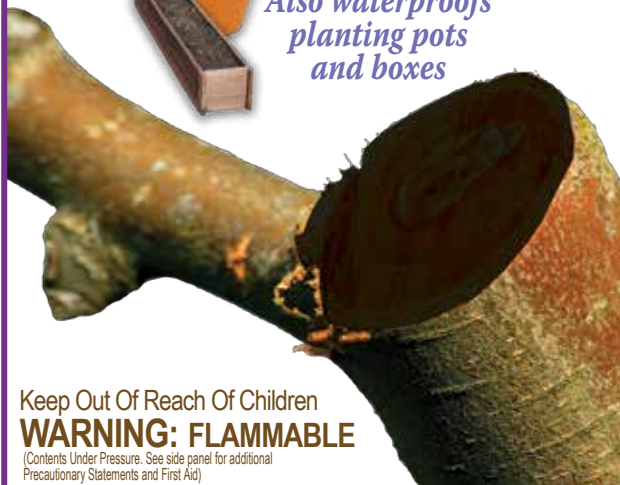

WARNING: Flammable. Contains petroleum distillates. Keep from heat, sparks, or flame. If swallowed, do not induce vomiting - call a physician immediately. **KEEP AWAY FROM HEAT OR OPEN FLAME.** USE IN WELL VENTILATED AREAS. Avoid contact with eyes and skin. In case of contact, flush eyes with fresh water for at least fifteen minutes; for skin wash with white mineral oil, wipe off excess and then wash with soap and water. Contents under pressure. Do not puncture or incinerate container. Do not store at temperatures exceeding 120° F.

DISPOSAL: Wrap container and place in trash collection.

Buyer assumes all risk for use of this product when not used in accordance with directions or established safe practices. Intentional misuse of aerosol products by inhaling concentrated vapors may be harmful or fatal.

TRUSTED SINCE 1926
BONIDE

GARDEN®
Lich

Pruning Sealer

Protective seal for pruned or damaged trees, shrubs, roses.

*Also waterproofs
planting pots
and boxes*

Keep Out Of Reach Of Children

WARNING: FLAMMABLE

Net Weight 14 oz. (414 ML.)

Bonide Pruning Sealer is a protective dressing compound to be used after pruning, grafting, for torn bark or other damage. It sets quickly and seals the wound. This product can be used in any season to seal wounds of fruit trees, ornamental trees, shrubs and roses. Product may also be used to waterproof wooden tubs, planting pots, etc.

DIRECTIONS: Shake well before using. Remove protective cap, hold container upright, about 10 - 12 inches away from area to be sprayed. Be sure spray opening is pointed away before depressing valve. Spray generously to assure heavy coating and complete seal. Avoid contact with fences, buildings, etc., as material will stain surfaces. Clean nozzle after each use by turning container upside down and briefly pressing valve. Should stoppage occur, remove nozzle button and clean with kerosene.

Bonide Products, Inc.
6301 Sutliff Road
Oriskany, NY 13424